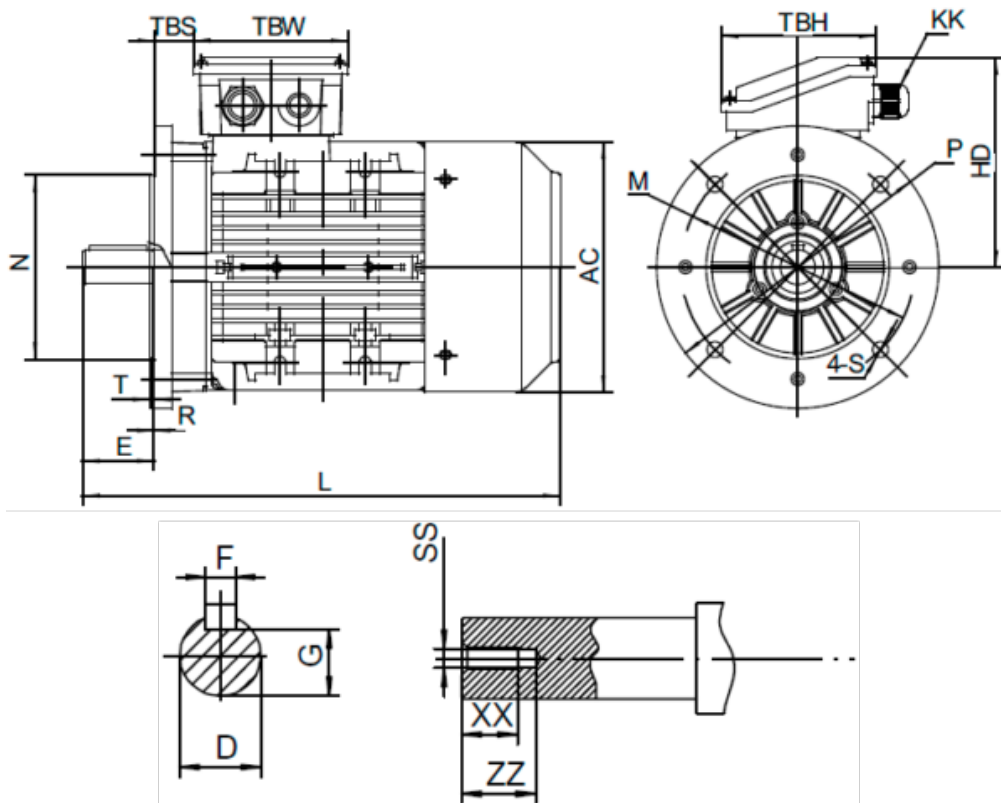

Data Sheet

Article number: 2518009202240140

Description: Kleedrive T3A 132M1-2 9.2kw 2800 rpm UL/CSA
3x400/690V 50 HZ IP55 B5 Eff=82,7%

Measures

| | | |
|-----------|-------------|------------|
| AA = 260 | L = 460/498 | TBH = 118 |
| AC = Ø261 | M = Ø265 | TBS = 36.5 |
| AD = 323 | N = Ø230 | TBW = 118 |
| D = Ø38 | P = Ø300 | XX = 28 |
| E = 80 | R = 0 | ZZ = 37 |
| F = 10 | S = Ø15 | |
| G = 33 | SS = M12 | |
| HD = 191 | T = 4 | |